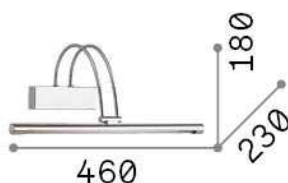

## Indoor - Wall lamps

<b>Ean</b>	8021696007045
<b>Item</b>	BOW AP D46 CROMO
<b>Installation</b>	Wall lamps
<b>Guarantee</b>	5 years
<b>Gross weight</b>	1.03 kg
<b>Volume</b>	0.020736 m <sup>3</sup>

## Source info

<b>Integrated source</b>	Integrated LED module
<b>Replaceable source</b>	Replaceable (by qualified operators only)
<b>Power</b>	LED 4,5 W
<b>Emission</b>	Direct
<b>Max consumption</b>	max 4,60 W
<b>Features LED</b>	LED SMD
<b>CCT LED</b>	3000 K
<b>Duration LED (t. 25°C)</b>	20000 h
<b>CRI</b>	> 80
<b>Light beam</b>	110°
<b>Light beam flux</b>	570 lm
<b>Useful light flux</b>	390 lm
<b>Bulb included</b>	1 - E14 OLIVA 4W 3000K CRI80 SATIN