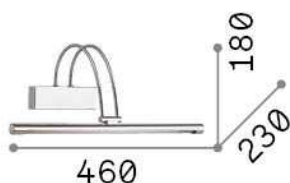

## Indoor - Wall lamps

<b>Ean</b>	8021696121178
<b>Item</b>	BOW AP D46 OTTONE
<b>Installation</b>	Wall lamps
<b>Guarantee</b>	5 years
<b>Gross weight</b>	1.03 kg
<b>Volume</b>	0.020736 m <sup>3</sup>

## Technical info

<b>Net weight</b>	0.79 kg
<b>Insulation class</b>	I
<b>Protection index</b>	IP20
<b>Compliance</b>	CE
<b>Operating temperature</b>	0° ~ +40 °C
<b>Dimmer</b>	NO, On-Off
<b>Power output</b>	220-240 V AC 50/60 Hz Integrated switch button
<b>Power supply</b>	In-built, included Replaceable (by qualified operators only), electronic

## Source info

<b>Integrated source</b>	Integrated LED module
<b>Replaceable source</b>	Replaceable (by qualified operators only)
<b>Power</b>	LED 4,5 W
<b>Emission</b>	Direct
<b>Max consumption</b>	max 4,60 W
<b>Features LED</b>	LED SMD
<b>CCT LED</b>	3000 K
<b>Duration LED (t. 25°C)</b>	20000 h
<b>CRI</b>	> 80
<b>Light beam</b>	110°
<b>Light beam flux</b>	570 lm
<b>Useful light flux</b>	390 lm
<b>Bulb included</b>	1 - E14 OLIVA 4W 3000K CRI80 SATIN