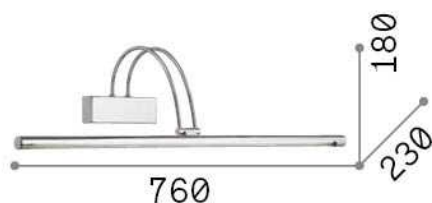

## Indoor - Wall lamps

<b>Ean</b>	8021696007021
<b>Item</b>	BOW AP D76 CROMO
<b>Installation</b>	Wall lamps
<b>Guarantee</b>	5 years
<b>Gross weight</b>	1.12 kg
<b>Volume</b>	0.032832 m <sup>3</sup>

## Source info

<b>Integrated source</b>	Integrated LED module
<b>Replaceable source</b>	Replaceable (by qualified operators only)
<b>Power</b>	LED 8 W
<b>Emission</b>	Direct
<b>Max consumption</b>	max 8,00 W
<b>Features LED</b>	LED SMD
<b>CCT LED</b>	3000 K
<b>Duration LED (t. 25°C)</b>	20000 h
<b>CRI</b>	> 80
<b>Light beam</b>	110°
<b>Light beam flux</b>	980 lm
<b>Useful light flux</b>	660 lm
<b>Bulb included</b>	1 - E14 OLIVA 4W 3000K CRI80 SATIN