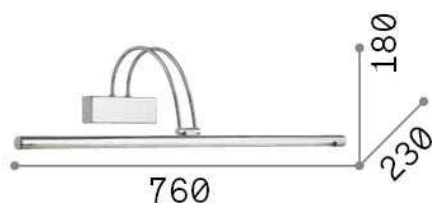

General info

Indoor - Wall lamps

Ean	8021696121130
Item	BOW AP D76 OTTONE
Installation	Wall lamps
Guarantee	5 years
Gross weight	1.12 kg
Volume	0.032832 m ³

Technical info

Net weight	0.86 kg
Insulation class	I
Protection index	IP20
Compliance	CE
Operating temperature	0° ~ +40 °C
Dimmer	NO, On-Off
Power output	220-240 V AC 50/60 Hz Integrated switch button
Power supply	In-built, included Replaceable (by qualified operators only), electronic

Source info

Integrated source	Integrated LED module
Replaceable source	Replaceable (by qualified operators only)
Power	LED 8 W
Emission	Direct
Max consumption	max 8,00 W
Features LED	LED SMD
CCT LED	3000 K
Duration LED (t. 25°C)	20000 h
CRI	> 80
Light beam	110°
Light beam flux	980 lm
Useful light flux	660 lm
Bulb included	1 - E14 OLIVA 4W 3000K CRI80 SATIN