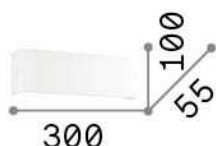

General info

Indoor - Wall lamps

Ean	8021696134796
Item	BRIGHT AP D30
Installation	Wall lamps
Guarantee	5 years
Gross weight	1.19 kg
Volume	0.00507 m ³

Technical info

Net weight	0.93 kg
Insulation class	II
Protection index	IP20
Compliance	CE
Operating temperature	0° ~ +40 °C
Dimmer	NO, On-Off
Power output	220-240 V AC 50/60 Hz
Power supply	In-built, included Replaceable (by qualified operators only), electronic

Source info

Integrated source	Integrated LED module
Replaceable source	Replaceable (by qualified operators only)
Power	LED 11 W
Emission	Direct + Indirect
Max consumption	max 11,00 W
Features LED	LED SMD
CCT LED	3000 K
Duration LED (t. 25°C)	30000 h
CRI	> 80
Light beam	132+132°
Light beam flux	820 lm
Useful light flux	670 lm
Bulb included	1 - E14 OLIVA 4W 3000K CRI80 SATIN