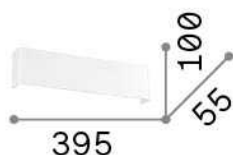

General info

Indoor - Wall lamps

| | |
|---------------------|-------------------------|
| Ean | 8021696134789 |
| Item | BRIGHT AP D40 |
| Installation | Wall lamps |
| Guarantee | 5 years |
| Gross weight | 1.39 kg |
| Volume | 0.006375 m ³ |

Source info

| | |
|-------------------------------|---|
| Integrated source | Integrated LED module |
| Replaceable source | Replaceable (by qualified operators only) |
| Power | LED 15,5 W |
| Emission | Direct + Indirect |
| Max consumption | max 15,50 W |
| Features LED | LED SMD |
| CCT LED | 3000 K |
| Duration LED (t. 25°C) | 30000 h |
| CRI | > 80 |
| Light beam | 132+132° |
| Light beam flux | 1100 lm |
| Useful light flux | 920 lm |
| Bulb included | 1 - E14 OLIVA 4W 3000K CRI80 SATIN |