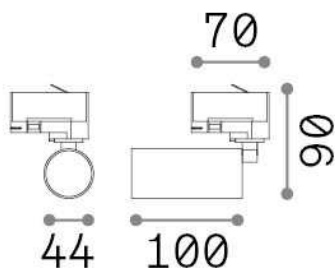

General info

Technical - Spotlights and Tracks

Ean	8021696316215
Item	BYTE LED 08W BK
Installation	Spotlights and Tracks
Guarantee	5 years
Gross weight	0.34 kg
Volume	0.000723 m ³

Technical info

Net weight	0.31 kg
Insulation class	I
Protection index	IP20
Compliance	CE
Operating temperature	0° ~ +40 °C
Dimmer	NO, On-Off
Power output	220-240 V AC 50/60 Hz
Power supply	In-built, included NO, electronic
Accessories not included	Single connection on-off, Link on-off profile

Source info

Integrated source	Integrated LED module
Replaceable source	Replaceable (by qualified operators only)
Power	8 W
Emission	Direct
Max consumption	max 8,00 W
Features LED	LED COB CITIZEN
CCT LED	3000 K
Duration LED (t. 25°C)	50000 h
CRI	> 90
Light beam	34°
Light beam flux	660 lm
Useful light flux	590 lm