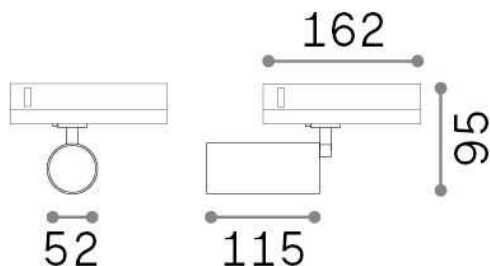

## Technical - Spotlights and Tracks

Ean	8021696316192
Item	BYTE LED 21W WH
Installation	Spotlights and Tracks
Guarantee	5 years
Gross weight	0.62 kg
Volume	0.002394 m <sup>3</sup>

## Technical info

Net weight	0.56 kg
Insulation class	II
Protection index	IP20
Compliance	CE
Operating temperature	0° ~ +40 °C
Dimmer	NO, On-Off
Power output	220-240 V AC 50/60 Hz
Power supply	In-built, included Replaceable (by qualified operators only), electronic, osram
Accessories not included	Link on-off profile