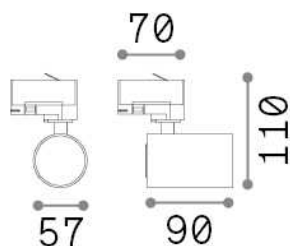

## Technical - Spotlights and Tracks

<b>Ean</b>	8021696274515
<b>Item</b>	BYTE TRACK NERO
<b>Installation</b>	Spotlights and Tracks
<b>Guarantee</b>	5 years
<b>Gross weight</b>	0.34 kg
<b>Volume</b>	0.001279 m <sup>3</sup>

## Technical info

<b>Net weight</b>	0.2 kg
<b>Insulation class</b>	II
<b>Protection index</b>	IP20
<b>Compliance</b>	CE
<b>Operating temperature</b>	-
<b>Dimmer</b>	Determined by the light bulb
<b>Power output</b>	220-240 V AC
<b>Power supply</b>	Not required

## Source info

<b>Integrated source</b>	Light bulb (not included)
<b>Replaceable source</b>	Replaceable
<b>Power</b>	GU10 max 1 x 28 W
<b>Emission</b>	Direct
<b>Max consumption</b>	-
<b>Bulb included</b>	1 - E14 OLIVA 4W 3000K CRI80 SATIN