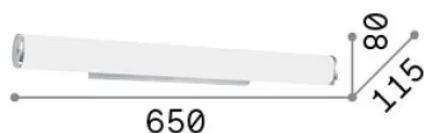

General info

Indoor - Wall lamps

Ean	8021696027104
Item	CAMERINO AP4
Installation	Wall lamps
Warranty	5 years
Gross weight	1.47 kg
Volume	0.0132 m ³

Technical info

Net weight	1.17 kg
Insulation class	I
Protection index	IP20
Compliance	CE
Operating temperature	0° ~ +40 °C
Dimmer	Non-dimmable
Power output	220-240 V AC
Power supply	Not required

Source info

Integrated source	Light bulb (not included)
Replaceable source	No
Power	E14 max 4 x 40 W
Emission	Diffuse
Max consumption	-
Recommended bulb	101217 E14 SFERA 4W 3000K CRI80 BIANCO