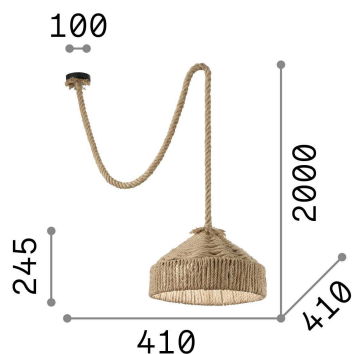

General info

Indoor - Suspensions

Ean	8021696134833
Item	CANAPA SP1
Installation	Suspensions
Guarantee	5 years
Gross weight	2.92 kg
Volume	0.09435 m ³

Technical info

Net weight	2.19 kg
Insulation class	II
Protection index	IP20
Compliance	CE
Operating temperature	0° ~ +40 °C
Dimmer	Determined by the light bulb
Power output	220-240 V AC
Power supply	Not required

Source info

Integrated source	Light bulb (not included)
Replaceable source	No
Power	E27 max 1 x 15 W
Emission	Diffuse
Max consumption	-