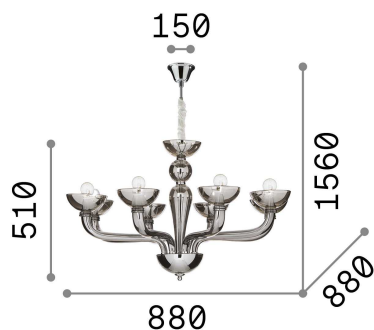

## Indoor - Suspensions

<b>Ean</b>	8021696095615
<b>Item</b>	CASANOVA SP8 FUME'
<b>Installation</b>	Suspensions
<b>Guarantee</b>	5 years
<b>Gross weight</b>	12.92 kg
<b>Volume</b>	0.159236 m <sup>3</sup>

## Technical info

<b>Net weight</b>	9.21 kg
<b>Insulation class</b>	I
<b>Protection index</b>	IP20
<b>Compliance</b>	CE
<b>Operating temperature</b>	0° ~ +40 °C
<b>Dimmer</b>	Determined by the light bulb
<b>Power output</b>	220-240 V AC
<b>Power supply</b>	Not required