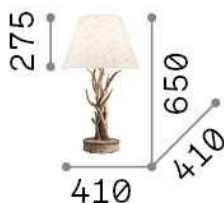

General info

Indoor - Table lamps

Ean	8021696128207
Item	CHALET TL1
Installation	Table lamps
Guarantee	5 years
Gross weight	3.5 kg
Volume	-

Technical info

Net weight	3.5 kg
Insulation class	II
Protection index	IP20
Compliance	CE
Operating temperature	0° ~ +40 °C
Dimmer	NO
Power output	220-240 V AC Integrated switch button
Power supply	Not required