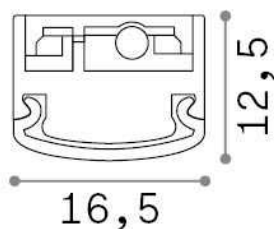

## Technical - Wall lamps

<b>Ean</b>	8021696297170
<b>Item</b>	CHEF PROFILE D50
<b>Installation</b>	Wall lamps
<b>Guarantee</b>	5 years
<b>Gross weight</b>	0.14 kg
<b>Volume</b>	0.000162 m <sup>3</sup>

## Technical info

<b>Net weight</b>	0.13 kg
<b>Insulation class</b>	III
<b>Protection index</b>	IP20
<b>Compliance</b>	CE
<b>Operating temperature</b>	0° ~ +40 °C
<b>Dimmer</b>	1
<b>Power output</b>	24 V DC
<b>Power supply</b>	Required, remoted, not included
<b>Accessories not included</b>	Power cable, Interconnection cable, Installation clip