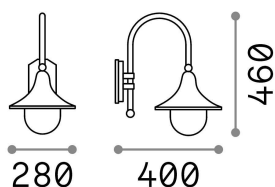

General info

Outdoor - Wall lamps

Ean	8021696246819
Item	CIMA AP1 ANTRACITE
Installation	Wall lamps
Guarantee	5 years
Gross weight	2.39 kg
Volume	0.0504 m ³

Technical info

Net weight	1.84 kg
Insulation class	I
Protection index	IP43
Compliance	CE
Operating temperature	-
Dimmer	Determined by the light bulb
Power output	220-240 V AC
Power supply	Not required

Source info

Integrated source	Light bulb (not included)
Replaceable source	No
Power	E27 max 1 x 60 W
Emission	Diffuse
Max consumption	-