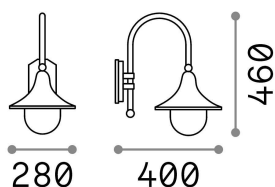

General info

Outdoor - Wall lamps

Ean	8021696246826
Item	CIMA AP1 COFFEE
Installation	Wall lamps
Guarantee	5 years
Gross weight	2.39 kg
Volume	0.0504 m ³

Technical info

Net weight	1.84 kg
Insulation class	I
Protection index	IP43
Compliance	CE
Operating temperature	-
Dimmer	Determined by the light bulb
Power output	220-240 V AC
Power supply	Not required

Source info

Integrated source	Light bulb (not included)
Replaceable source	No
Power	E27 max 1 x 60 W
Emission	Diffuse
Max consumption	-