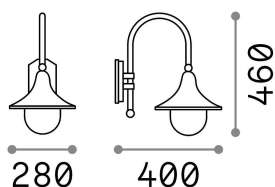

General info

Outdoor - Wall lamps

Ean	8021696024134
Item	CIMA AP1 NERO
Installation	Wall lamps
Guarantee	5 years
Gross weight	2.39 kg
Volume	0.0504 m ³

Technical info

Net weight	1.84 kg
Insulation class	I
Protection index	IP43
Compliance	CE
Operating temperature	-
Dimmer	Determined by the light bulb
Power output	220-240 V AC
Power supply	Not required

Source info

Integrated source	Light bulb (not included)
Replaceable source	No
Power	E27 max 1 x 60 W
Emission	Diffuse
Max consumption	-