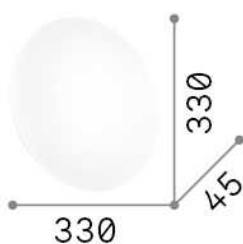

General info

Indoor - Ceiling lamps

Ean	8021696300436
Item	CLARA PL ROUND 3000K
Installation	Ceiling lamps
Guarantee	5 years
Gross weight	0.7 kg
Volume	0.008192 m ³

Technical info

Net weight	0.5 kg
Insulation class	II
Protection index	IP20
Compliance	CE
Operating temperature	0° ~ +40 °C
Dimmer	NO, On-Off
Power output	220-240 V AC 50/60 Hz
Power supply	In-built, included Replaceable (by qualified operators only), electronic

Source info

Integrated source	Integrated LED module
Replaceable source	Replaceable (by qualified operators only)
Power	17 W
Emission	Diffuse
Max consumption	max 17,00 W
Features LED	LED SMD
CCT LED	3000 K
Duration LED (t. 25°C)	30000 h
CRI	> 80
Light beam	-
Light beam flux	1700 lm
Useful light flux	940 lm
Photobiological risk	1