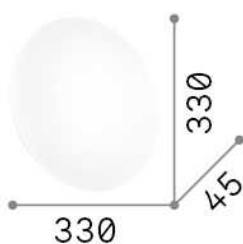

General info

Indoor - Ceiling lamps

Ean	8021696306438
Item	CLARA PL ROUND 4000K
Installation	Ceiling lamps
Guarantee	5 years
Gross weight	0.7 kg
Volume	0.008192 m ³

Technical info

Net weight	0.5 kg
Insulation class	II
Protection index	IP20
Compliance	CE
Operating temperature	0° ~ +40 °C
Dimmer	NO, On-Off
Power output	220-240 V AC 50/60 Hz
Power supply	In-built, included Replaceable (by qualified operators only), electronic

Source info

Integrated source	Integrated LED module
Replaceable source	Replaceable (by qualified operators only)
Power	17 W
Emission	Diffuse
Max consumption	max 17,00 W
Features LED	LED SMD
CCT LED	4000 K
Duration LED (t. 25°C)	30000 h
CRI	> 80
Light beam	-
Light beam flux	1750 lm
Useful light flux	970 lm
Photobiological risk	1