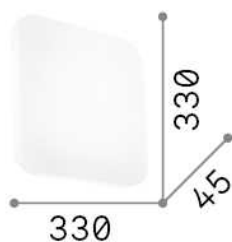

Source info

Integrated source	Integrated LED module
Replaceable source	Replaceable (by qualified operators only)
Power	18 W
Emission	Diffuse
Max consumption	max 18,00 W
Features LED	LED SMD
CCT LED	4000 K
Duration LED (t. 25°C)	30000 h
CRI	> 80
Light beam	-
Light beam flux	2050 lm
Useful light flux	1330 lm
Photobiological risk	1