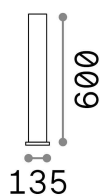

## Outdoor - Floor lamps

<b>Ean</b>	8021696249469
<b>Item</b>	CLIO MPT1 BIANCO
<b>Installation</b>	Floor lamps
<b>Guarantee</b>	5 years
<b>Gross weight</b>	1.36 kg
<b>Volume</b>	-

## Technical info

<b>Net weight</b>	1.36 kg
<b>Insulation class</b>	I
<b>Protection index</b>	IP44
<b>Compliance</b>	CE
<b>Operating temperature</b>	-
<b>Dimmer</b>	Determined by the light bulb
<b>Power output</b>	220-240 V AC
<b>Power supply</b>	Not required
<b>Accessories not included</b>	Lampshade