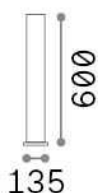

General info

Outdoor - Floor lamps

Ean	8021696328829
Item	CLIO MPT1 COFFEE
Installation	Floor lamps
Guarantee	5 years
Gross weight	1.36 kg
Volume	-

Technical info

Net weight	1.36 kg
Insulation class	I
Protection index	IP44
Compliance	CE
Operating temperature	-15° ~ +45 °C
Dimmer	Determined by the light bulb
Power output	220-240 V AC
Power supply	Not required
Accessories not included	Lampshade

Source info

Integrated source	Light bulb (not included)
Replaceable source	No
Power	E27 max1 x 42 W
Emission	Diffuse
Max consumption	-
Features LED	-
CCT LED	-
Duration LED (t. 25°C)	-
CRI	-
Light beam	-
Useful light flux	-