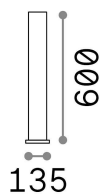

General info

Outdoor - Floor lamps

Ean	8021696249483
Item	CLIO MPT1 NERO
Installation	Floor lamps
Guarantee	5 years
Gross weight	1.36 kg
Volume	-

Technical info

Net weight	1.36 kg
Insulation class	I
Protection index	IP44
Compliance	CE
Operating temperature	-
Dimmer	Determined by the light bulb
Power output	220-240 V AC
Power supply	Not required
Accessories not included	Lampshade

Source info

Integrated source	Light bulb (not included)
Replaceable source	No
Power	E27 max1 x 42 W
Emission	Diffuse
Max consumption	-
Features LED	-
CCT LED	-
Duration LED (t. 25°C)	-
CRI	-
Light beam	-
Useful light flux	-