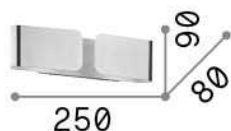

General info

Indoor - Wall lamps

Ean	8021696170923
Item	CLIP AP2 MINI COFFEE
Installation	Wall lamps
Guarantee	5 years
Gross weight	0.9 kg
Volume	0.003509 m ³

Technical info

Net weight	0.73 kg
Insulation class	I
Protection index	IP20
Compliance	CE
Operating temperature	0° ~ +40 °C
Dimmer	Determined by the light bulb
Power output	220-240 V AC
Power supply	Not required

Source info

Integrated source	Light bulb (included)
Replaceable source	Replaceable
Power	G9 max 2 x 40 W
Emission	Direct + Indirect
Max consumption	-
Bulb included	1 - E14 OLIVA 4W 3000K CRI80 SATIN