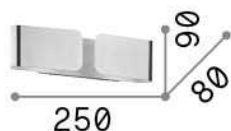

Source info

Integrated source	Light bulb (included)
Replaceable source	Replaceable
Power	G9 max 2 x 40 W
Emission	Direct + Indirect
Max consumption	-
Bulb included	1 - E14 OLIVA 4W 3000K CRI80 SATIN