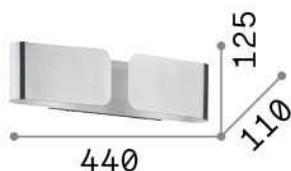

General info

Indoor - Wall lamps

Ean	8021696187365
Item	CLIP AP2 SMALL COFFEE
Installation	Wall lamps
Guarantee	5 years
Gross weight	1.57 kg
Volume	0.016065 m ³

Technical info

Net weight	1.21 kg
Insulation class	I
Protection index	IP20
Compliance	CE
Operating temperature	0° ~ +40 °C
Dimmer	Determined by the light bulb
Power output	220-240 V AC
Power supply	Not required

Source info

Integrated source	Light bulb (not included)
Replaceable source	No
Power	E27 max 2 x 60 W
Emission	Direct + Indirect
Max consumption	-