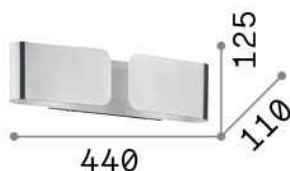

Source info

Integrated source	Light bulb (not included)
Replaceable source	No
Power	E27 max 2 x 60 W
Emission	Direct + Indirect
Max consumption	-