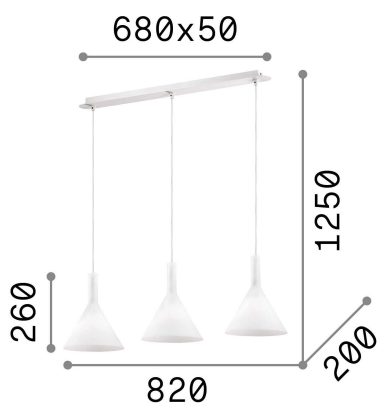

## Indoor - Suspensions

<b>Ean</b>	8021696074245
<b>Item</b>	COCKTAIL SP3 BIANCO
<b>Installation</b>	Suspensions
<b>Guarantee</b>	5 years
<b>Gross weight</b>	4.87 kg
<b>Volume</b>	0.070848 m <sup>3</sup>

## Technical info

<b>Net weight</b>	3.74 kg
<b>Insulation class</b>	I
<b>Protection index</b>	IP20
<b>Compliance</b>	CE
<b>Operating temperature</b>	0° ~ +40 °C
<b>Dimmer</b>	Determined by the light bulb
<b>Power output</b>	220-240 V AC
<b>Power supply</b>	Not required