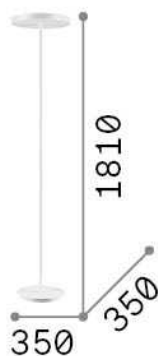

General info

Indoor - Floor lamps

Ean	8021696177205
Item	COLONNA PT4 NERO
Installation	Floor lamps
Guarantee	5 years
Gross weight	9.87 kg
Volume	0.070992 m ³

Technical info

Net weight	7.74 kg
Insulation class	II
Protection index	IP20
Compliance	CE
Operating temperature	0° ~ +40 °C
Dimmer	NO
Power output	220-240 V AC Integrated switch button
Power supply	Not required

Source info

Integrated source	Light bulb (included)
Replaceable source	Replaceable
Power	GX53 max 4 x 15 W
Emission	Indirect
Max consumption	-
Bulb included	1 - E14 OLIVA 4W 3000K CRI80 SATIN