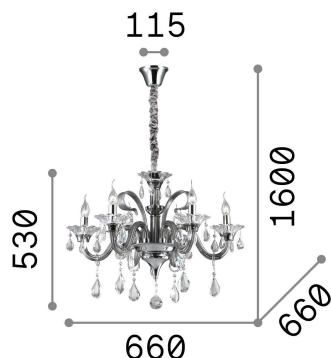

General info

Indoor - Suspensions

Ean	8021696114194
Item	COLOSSAL SP6 TRASPARENTE
Installation	Suspensions
Guarantee	5 years
Gross weight	11.9 kg
Volume	0.1095 m ³

Technical info

Net weight	9.2 kg
Insulation class	I
Protection index	IP20
Compliance	CE
Operating temperature	0° ~ +40 °C
Dimmer	Determined by the light bulb
Power output	220-240 V AC
Power supply	Not required

Source info

Integrated source	Light bulb (not included)
Replaceable source	No
Power	E14 max 6 x 40 W
Emission	Diffuse
Max consumption	-