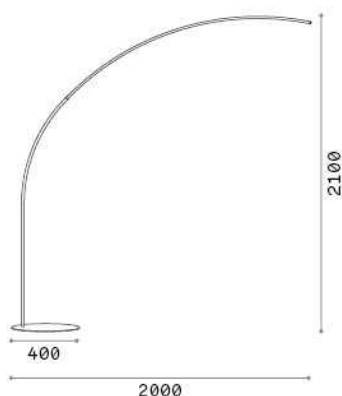

General info

Indoor - Floor lamps

| | |
|---------------------|-------------------------|
| Ean | 8021696304649 |
| Item | COMET PT BIANCO |
| Installation | Floor lamps |
| Guarantee | 5 years |
| Gross weight | 4.2 kg |
| Volume | 0.057408 m ³ |

Technical info

| | |
|------------------------------|---|
| Net weight | 3.8 kg |
| Insulation class | II |
| Protection index | IP20 |
| Compliance | CE |
| Operating temperature | 0° ~ +40 °C |
| Dimmer | 1, Dimmer on board |
| Power output | 220-240 V AC 50/60 Hz |
| Power supply | Integrated switch button Touch switch Separate, included Replaceable (by qualified operators only), electronic |

Source info

| | |
|-------------------------------|---|
| Integrated source | Integrated LED module |
| Replaceable source | Replaceable (by qualified operators only) |
| Power | LED 30 W |
| Emission | Direct |
| Max consumption | max 30,00 W |
| Features LED | LED SMD |
| CCT LED | 3000 K |
| Duration LED (t. 25°C) | 20000 h |
| CRI | > 90 |
| Light beam flux | 2850 lm |
| Useful light flux | 1720 lm |
| Photobiological risk | 1 |
| Standby power | < 0.50 W |
| Bulb included | 1 - E14 OLIVA 4W 3000K CRI80 SATIN |