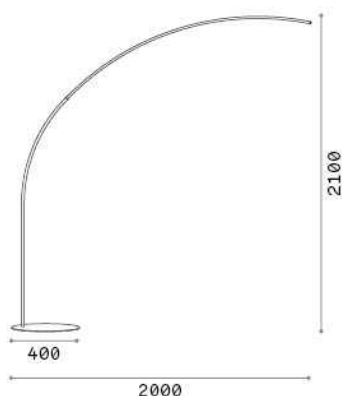

General info

Indoor - Floor lamps

Ean	8021696304168
Item	COMET PT NERO
Installation	Floor lamps
Guarantee	5 years
Gross weight	4.2 kg
Volume	0.057408 m ³

Technical info

Net weight	3.8 kg
Insulation class	II
Protection index	IP20
Compliance	CE
Operating temperature	0° ~ +40 °C
Dimmer	1, Dimmer on board
Power output	220-240 V AC 50/60 Hz Integrated switch button Touch switch
Power supply	Separate, included Replaceable (by qualified operators only), electronic

Source info

Integrated source	Integrated LED module
Replaceable source	Replaceable (by qualified operators only)
Power	LED 30 W
Emission	Direct
Max consumption	max 30,00 W
Features LED	LED SMD
CCT LED	3000 K
Duration LED (t. 25°C)	20000 h
CRI	> 90
Light beam flux	2850 lm
Useful light flux	1720 lm
Photobiological risk	1
Standby power	< 0.50 W
Bulb included	1 - E14 OLIVA 4W 3000K CRI80 SATIN