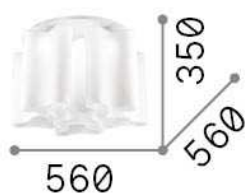

General info

Indoor - Ceiling lamps

Ean	8021696125503
Item	COMPO PL6 BIANCO
Installation	Ceiling lamps
Guarantee	5 years
Gross weight	12.86 kg
Volume	0.19176 m ³

Technical info

Net weight	9.9 kg
Insulation class	I
Protection index	IP20
Compliance	CE
Operating temperature	0° ~ +40 °C
Dimmer	Determined by the light bulb
Power output	220-240 V AC
Power supply	Not required

Source info

Integrated source	Light bulb (not included)
Replaceable source	No
Power	E27 max 6 x 52 W
Emission	Diffuse
Max consumption	-