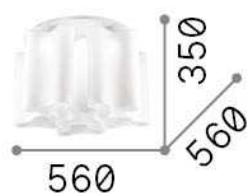

General info

Indoor - Ceiling lamps

Ean	8021696172828
Item	COMPO PL6 FUME'
Installation	Ceiling lamps
Guarantee	5 years
Gross weight	12.86 kg
Volume	0.19176 m ³

Technical info

Net weight	9.9 kg
Insulation class	I
Protection index	IP20
Compliance	CE
Operating temperature	0° ~ +40 °C
Dimmer	Determined by the light bulb
Power output	220-240 V AC
Power supply	Not required

Source info

Integrated source	Light bulb (not included)
Replaceable source	No
Power	E27 max 6 x 52 W
Emission	Diffuse
Max consumption	-