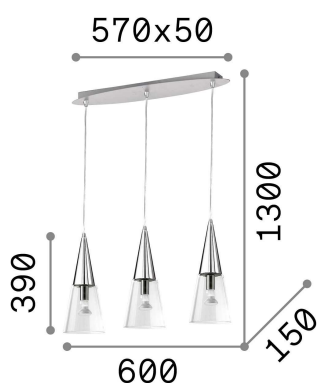

General info

Indoor - Suspensions

Ean	8021696112367
Item	CONO SP3
Installation	Suspensions
Guarantee	5 years
Gross weight	5.35 kg
Volume	0.076296 m ³

Technical info

Net weight	4.11 kg
Insulation class	I
Protection index	IP20
Compliance	CE
Operating temperature	0° ~ +40 °C
Dimmer	Determined by the light bulb
Power output	220-240 V AC
Power supply	Not required

Source info

Integrated source	Light bulb (not included)
Replaceable source	No
Power	E14 max 3 x 40 W
Emission	Diffuse
Max consumption	-