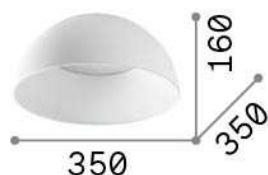

## Indoor - Ceiling lamps

<b>Ean</b>	8021696297149
<b>Item</b>	COROLLA-1 PL
<b>Installation</b>	Ceiling lamps
<b>Guarantee</b>	5 years
<b>Gross weight</b>	3.26 kg
<b>Volume</b>	0.027378 m <sup>3</sup>

## Source info

<b>Integrated source</b>	Integrated LED module
<b>Replaceable source</b>	Replaceable (by qualified operators only)
<b>Power</b>	LED 24 W
<b>Emission</b>	Direct
<b>Max consumption</b>	max 24,00 W
<b>Features LED</b>	LED SMD
<b>CCT LED</b>	3000 K
<b>Duration LED (t. 25°C)</b>	50000 h
<b>CRI</b>	> 80
<b>Light beam</b>	100°
<b>Light beam flux</b>	2800 lm
<b>Useful light flux</b>	1270 lm
<b>Bulb included</b>	1 - E14 OLIVA 4W 3000K CRI80 SATIN