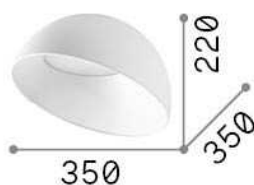

## Indoor - Ceiling lamps

|                     |                        |
|---------------------|------------------------|
| <b>Ean</b>          | 8021696297101          |
| <b>Item</b>         | COROLLA-2 PL           |
| <b>Installation</b> | Ceiling lamps          |
| <b>Guarantee</b>    | 5 years                |
| <b>Gross weight</b> | 3.26 kg                |
| <b>Volume</b>       | 0.03042 m <sup>3</sup> |

## Source info

|                               |   |
|-------------------------------|---|
| <b>Integrated source</b>      | Integrated LED module                     |
| <b>Replaceable source</b>     | Replaceable (by qualified operators only) |
| <b>Power</b>                  | LED 24 W                                  |
| <b>Emission</b>               | Direct Asymmetrical                       |
| <b>Max consumption</b>        | max 24,00 W                               |
| <b>Features LED</b>           | LED SMD                                   |
| <b>CCT LED</b>                | 3000 K                                    |
| <b>Duration LED (t. 25°C)</b> | 50000 h                                   |
| <b>CRI</b>                    | > 80                                      |
| <b>Light beam</b>             | 100°                                      |
| <b>Light beam flux</b>        | 2800 lm                                   |
| <b>Useful light flux</b>      | 1170 lm                                   |
| <b>Bulb included</b>          | 1 - E14 OLIVA 4W 3000K CRI80 SATIN        |