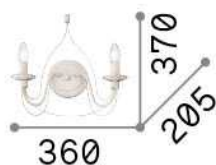

General info

Indoor - Wall lamps

| | |
|---------------------|------------------------|
| Ean | 8021696028460 |
| Item | CORTE AP2 BIANCO |
| Installation | Wall lamps |
| Guarantee | 5 years |
| Gross weight | 1.38 kg |
| Volume | 0.03294 m ³ |

Technical info

| | |
|------------------------------|------------------------------|
| Net weight | 1.06 kg |
| Insulation class | II |
| Protection index | IP20 |
| Compliance | CE |
| Operating temperature | 0° ~ +40 °C |
| Dimmer | Determined by the light bulb |
| Power output | 220-240 V AC |
| Power supply | Not required |