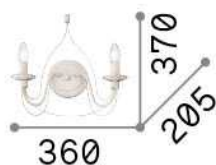

General info

Indoor - Wall lamps

Ean	8021696057200
Item	CORTE AP2 RUGGINE
Installation	Wall lamps
Guarantee	5 years
Gross weight	1.38 kg
Volume	0.03294 m ³

Technical info

Net weight	1.06 kg
Insulation class	II
Protection index	IP20
Compliance	CE
Operating temperature	0° ~ +40 °C
Dimmer	Determined by the light bulb
Power output	220-240 V AC
Power supply	Not required

Source info

Integrated source	Light bulb (not included)
Replaceable source	No
Power	E14 max 2 x 40 W
Emission	Diffuse
Max consumption	-