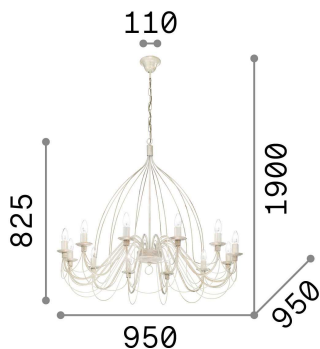

General info

Indoor - Suspensions

Ean	8021696097664
Item	CORTE SP12 BIANCO
Installation	Suspensions
Guarantee	5 years
Gross weight	8.2 kg
Volume	0.684 m ³

Technical info

Net weight	7.1 kg
Insulation class	I
Protection index	IP20
Compliance	CE
Operating temperature	0° ~ +40 °C
Dimmer	Determined by the light bulb
Power output	220-240 V AC
Power supply	Not required

Source info

Integrated source	Light bulb (not included)
Replaceable source	No
Power	E14 max 12 x 40 W
Emission	Diffuse
Max consumption	-