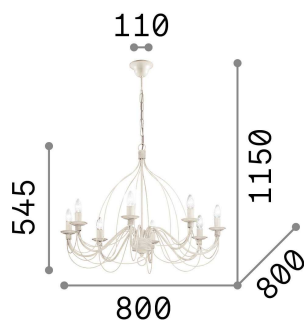

## Indoor - Suspensions

<b>Ean</b>	8021696005898
<b>Item</b>	CORTE SP8 BIANCO
<b>Installation</b>	Suspensions
<b>Guarantee</b>	5 years
<b>Gross weight</b>	6.32 kg
<b>Volume</b>	0.316875 m <sup>3</sup>

## Technical info

<b>Net weight</b>	5.22 kg
<b>Insulation class</b>	I
<b>Protection index</b>	IP20
<b>Compliance</b>	CE
<b>Operating temperature</b>	0° ~ +40 °C
<b>Dimmer</b>	Determined by the light bulb
<b>Power output</b>	220-240 V AC
<b>Power supply</b>	Not required