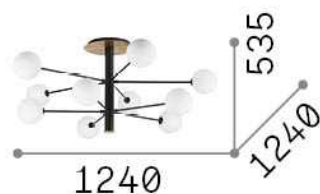

General info

Indoor - Ceiling lamps

Ean	8021696273693
Item	COSMOPOLITAN PL10
Installation	Ceiling lamps
Guarantee	5 years
Gross weight	9.23 kg
Volume	0.139722 m ³

Technical info

Net weight	6.5 kg
Insulation class	I
Protection index	IP20
Compliance	CE
Operating temperature	0° ~ +40 °C
Dimmer	Determined by the light bulb
Power output	220-240 V AC
Power supply	Not required

Source info

Integrated source	Light bulb (included)
Replaceable source	Replaceable
Power	G9 max 10 x 15 W
Emission	Diffuse
Max consumption	-
Bulb included	1 - E14 OLIVA 4W 3000K CRI80 SATIN