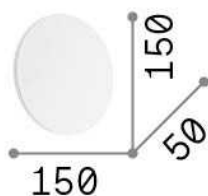

General info

Indoor - Wall lamps

Ean	8021696195704
Item	COVER AP D15 ROUND BIANCO
Installation	Wall lamps
Guarantee	5 years
Gross weight	0.46 kg
Volume	0.001792 m ³

Technical info

Net weight	0.39 kg
Insulation class	II
Protection index	IP20
Compliance	CE
Operating temperature	0° ~ +40 °C
Dimmer	NO, On-Off
Power output	220-240 V AC 50/60 Hz
Power supply	In-built, included Replaceable (by qualified operators only), electronic

Source info

Integrated source	Integrated LED module
Replaceable source	Replaceable (by qualified operators only)
Power	LED 9,5 W
Emission	Indirect
Max consumption	max 9,50 W
Features LED	LED SMD
CCT LED	3000 K
Duration LED (t. 25°C)	30000 h
CRI	> 90
Light beam flux	830 lm
Useful light flux	470 lm
Bulb included	1 - E14 OLIVA 4W 3000K CRI80 SATIN