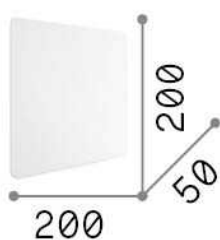

General info

Indoor - Wall lamps

Ean	8021696195735
Item	COVER AP D20 SQUARE BIANCO
Installation	Wall lamps
Guarantee	5 years
Gross weight	0.95 kg
Volume	0.0028 m ³

Technical info

Net weight	0.86 kg
Insulation class	II
Protection index	IP20
Compliance	CE
Operating temperature	0° ~ +40 °C
Dimmer	NO, On-Off
Power output	220-240 V AC 50/60 Hz
Power supply	In-built, included Replaceable (by qualified operators only), electronic

Source info

Integrated source	Integrated LED module
Replaceable source	Replaceable (by qualified operators only)
Power	LED 11 W
Emission	Indirect
Max consumption	max 11,00 W
Features LED	LED SMD
CCT LED	3000 K
Duration LED (t. 25°C)	30000 h
CRI	> 90
Light beam flux	1000 lm
Useful light flux	720 lm
Bulb included	1 - E14 OLIVA 4W 3000K CRI80 SATIN