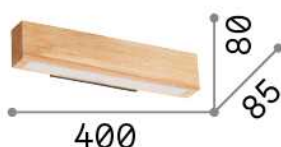

General info

Indoor - Wall lamps

Ean	8021696284477
Item	CRAFT AP D40
Installation	Wall lamps
Guarantee	5 years
Gross weight	1.8 kg
Volume	0.005676 m ³

Technical info

Net weight	0.8 kg
Insulation class	II
Protection index	IP20
Compliance	CE
Operating temperature	0° ~ +40 °C
Dimmer	NO, On-Off
Power output	220-240 V AC 50/60 Hz
Power supply	In-built, included Replaceable (by qualified operators only), electronic

Source info

Integrated source	Integrated LED module
Replaceable source	No
Power	LED 13 W
Emission	Direct
Max consumption	max 18,00 W
Features LED	LED SMD
CCT LED	3000 K
Duration LED (t. 25°C)	20000 h
CRI	> 80
Light beam flux	1550 lm
Useful light flux	1100 lm
Photobiological risk	1
Bulb included	1 - E14 OLIVA 4W 3000K CRI80 SATIN