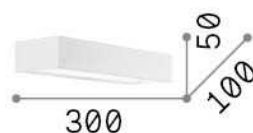

General info

Indoor - Wall lamps

Ean	8021696161785
Item	CUBE AP D30
Installation	Wall lamps
Guarantee	5 years
Gross weight	0.94 kg
Volume	0.00279 m ³

Technical info

Net weight	0.8 kg
Insulation class	I
Protection index	IP20
Compliance	CE
Operating temperature	0° ~ +40 °C
Dimmer	NO, On-Off
Power output	220-240 V AC 50/60 Hz
Power supply	In-built, included Replaceable (by qualified operators only), electronic

Source info

Integrated source	Integrated LED module
Replaceable source	Replaceable (by qualified operators only)
Power	LED 8 W
Emission	Direct + Indirect
Max consumption	max 8,00 W
Features LED	LED SMD
CCT LED	3000 K
Duration LED (t. 25°C)	30000 h
CRI	> 80
Light beam	130+130°
Light beam flux	950 lm
Useful light flux	520 lm
Photobiological risk	1
Bulb included	1 - E14 OLIVA 4W 3000K CRI80 SATIN