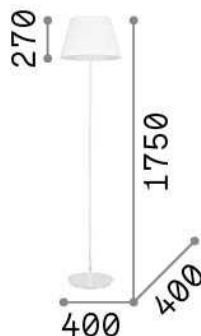

General info

Indoor - Floor lamps

Ean	8021696111452
Item	CYLINDER PT2
Installation	Floor lamps
Guarantee	5 years
Gross weight	10.01 kg
Volume	-

Technical info

Net weight	10.01 kg
Insulation class	II
Protection index	IP20
Compliance	CE
Operating temperature	0° ~ +40 °C
Dimmer	NO
Power output	220-240 V AC Integrated switch button
Power supply	Not required

Source info

Integrated source	Light bulb (not included)
Replaceable source	No
Power	E27 max 2 x 60 W
Emission	Diffuse
Max consumption	-