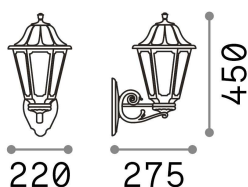

## Outdoor - Wall lamps

|                     |                         |
|---------------------|-------------------------|
| <b>Ean</b>          | 8021696101491           |
| <b>Item</b>         | DAFNE AP1 BIG NERO      |
| <b>Installation</b> | Wall lamps              |
| <b>Guarantee</b>    | 5 years                 |
| <b>Gross weight</b> | 1.2 kg                  |
| <b>Volume</b>       | 0.010051 m <sup>3</sup> |

## Technical info

|                              |                              |
|------------------------------|------------------------------|
| <b>Net weight</b>            | 1 kg                         |
| <b>Insulation class</b>      | II                           |
| <b>Protection index</b>      | IP55                         |
| <b>Compliance</b>            | CE                           |
| <b>Operating temperature</b> | -15° ~ +45 °C                |
| <b>Dimmer</b>                | Determined by the light bulb |
| <b>Power output</b>          | 220-240 V AC                 |
| <b>Power supply</b>          | Not required                 |
| <b>Load resistance</b>       | IK10                         |