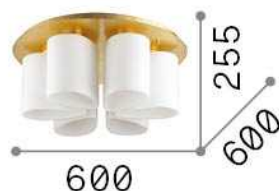

General info

Indoor - Ceiling lamps

Ean	8021696247779
Item	DAISY PL6
Installation	Ceiling lamps
Guarantee	5 years
Gross weight	14.3 kg
Volume	0.171088 m ³

Technical info

Net weight	12 kg
Insulation class	II
Protection index	IP20
Compliance	CE
Operating temperature	0° ~ +40 °C
Dimmer	Determined by the light bulb
Power output	220-240 V AC
Power supply	Not required

Source info

Integrated source	Light bulb (not included)
Replaceable source	No
Power	E27 max 6 x 52 W
Emission	Diffuse
Max consumption	-