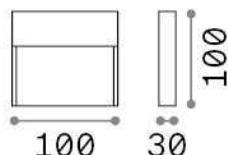

General info

Outdoor - Wall lamps

Ean	8021696328621
Item	DEDRA AP BIG COFFEE
Installation	Wall lamps
Guarantee	5 years
Gross weight	0.25 kg
Volume	0.000675 m ³

Technical info

Net weight	0.2 kg
Insulation class	II
Protection index	IP65
Compliance	CE
Operating temperature	-
Dimmer	NO, On-Off
Power output	220-240 V AC 50/60 Hz
Power supply	Not required

Source info

Integrated source	Integrated LED module
Replaceable source	Replaceable (by qualified operators only)
Power	LED 1,5 W
Emission	Direct Asymmetrical
Max consumption	max 1,50 W
Features LED	LED SMD
CCT LED	3000 K
Duration LED (t. 25°C)	20000 h
CRI	> 80
Light beam flux	160 lm
Useful light flux	50 lm
Photobiological risk	EXEMPT
Bulb included	1 - E14 OLIVA 4W 3000K CRI80 SATIN